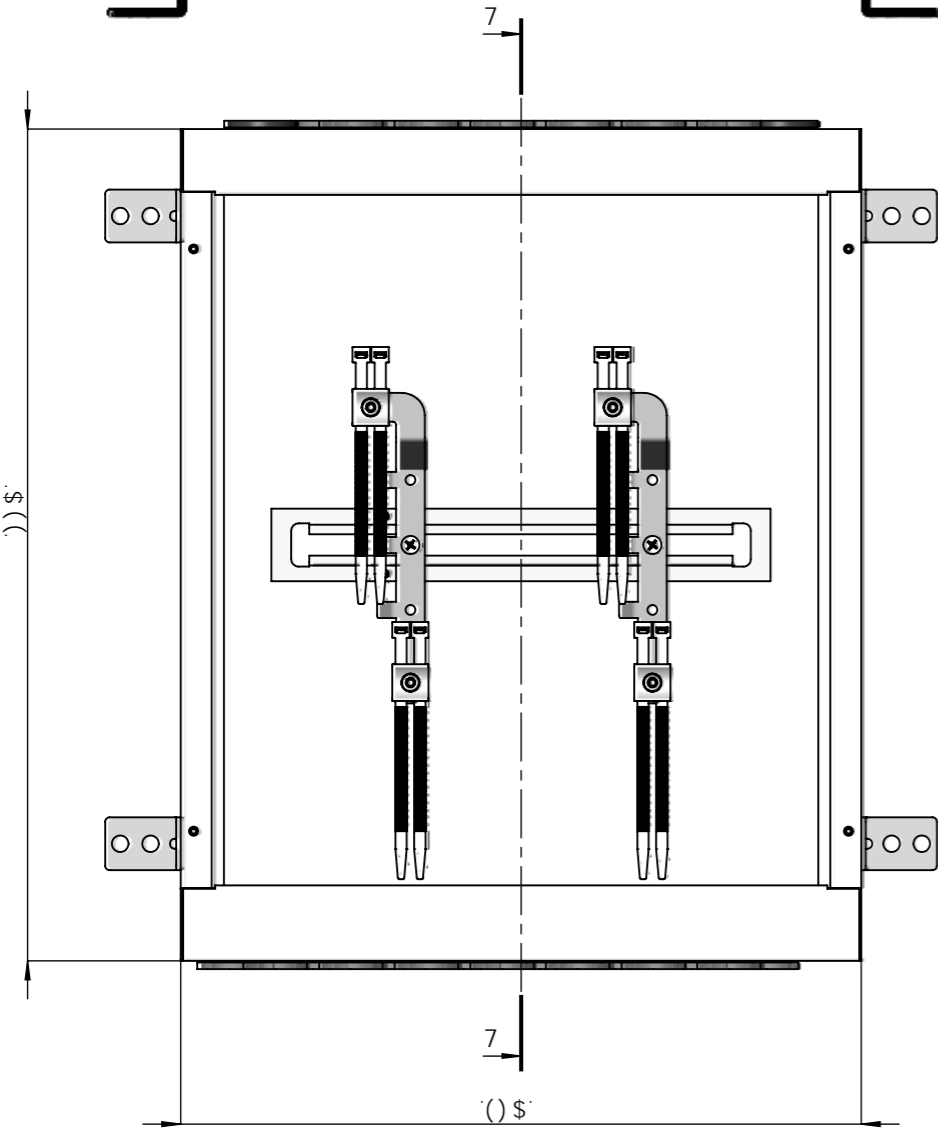

This document belongs to NORSK STANSEINDUSTRI A/S, and must not be reproduced, used or disclosed to third parties without our permission.

1

2

3

4

5

6

G97 H€ B '7 !7